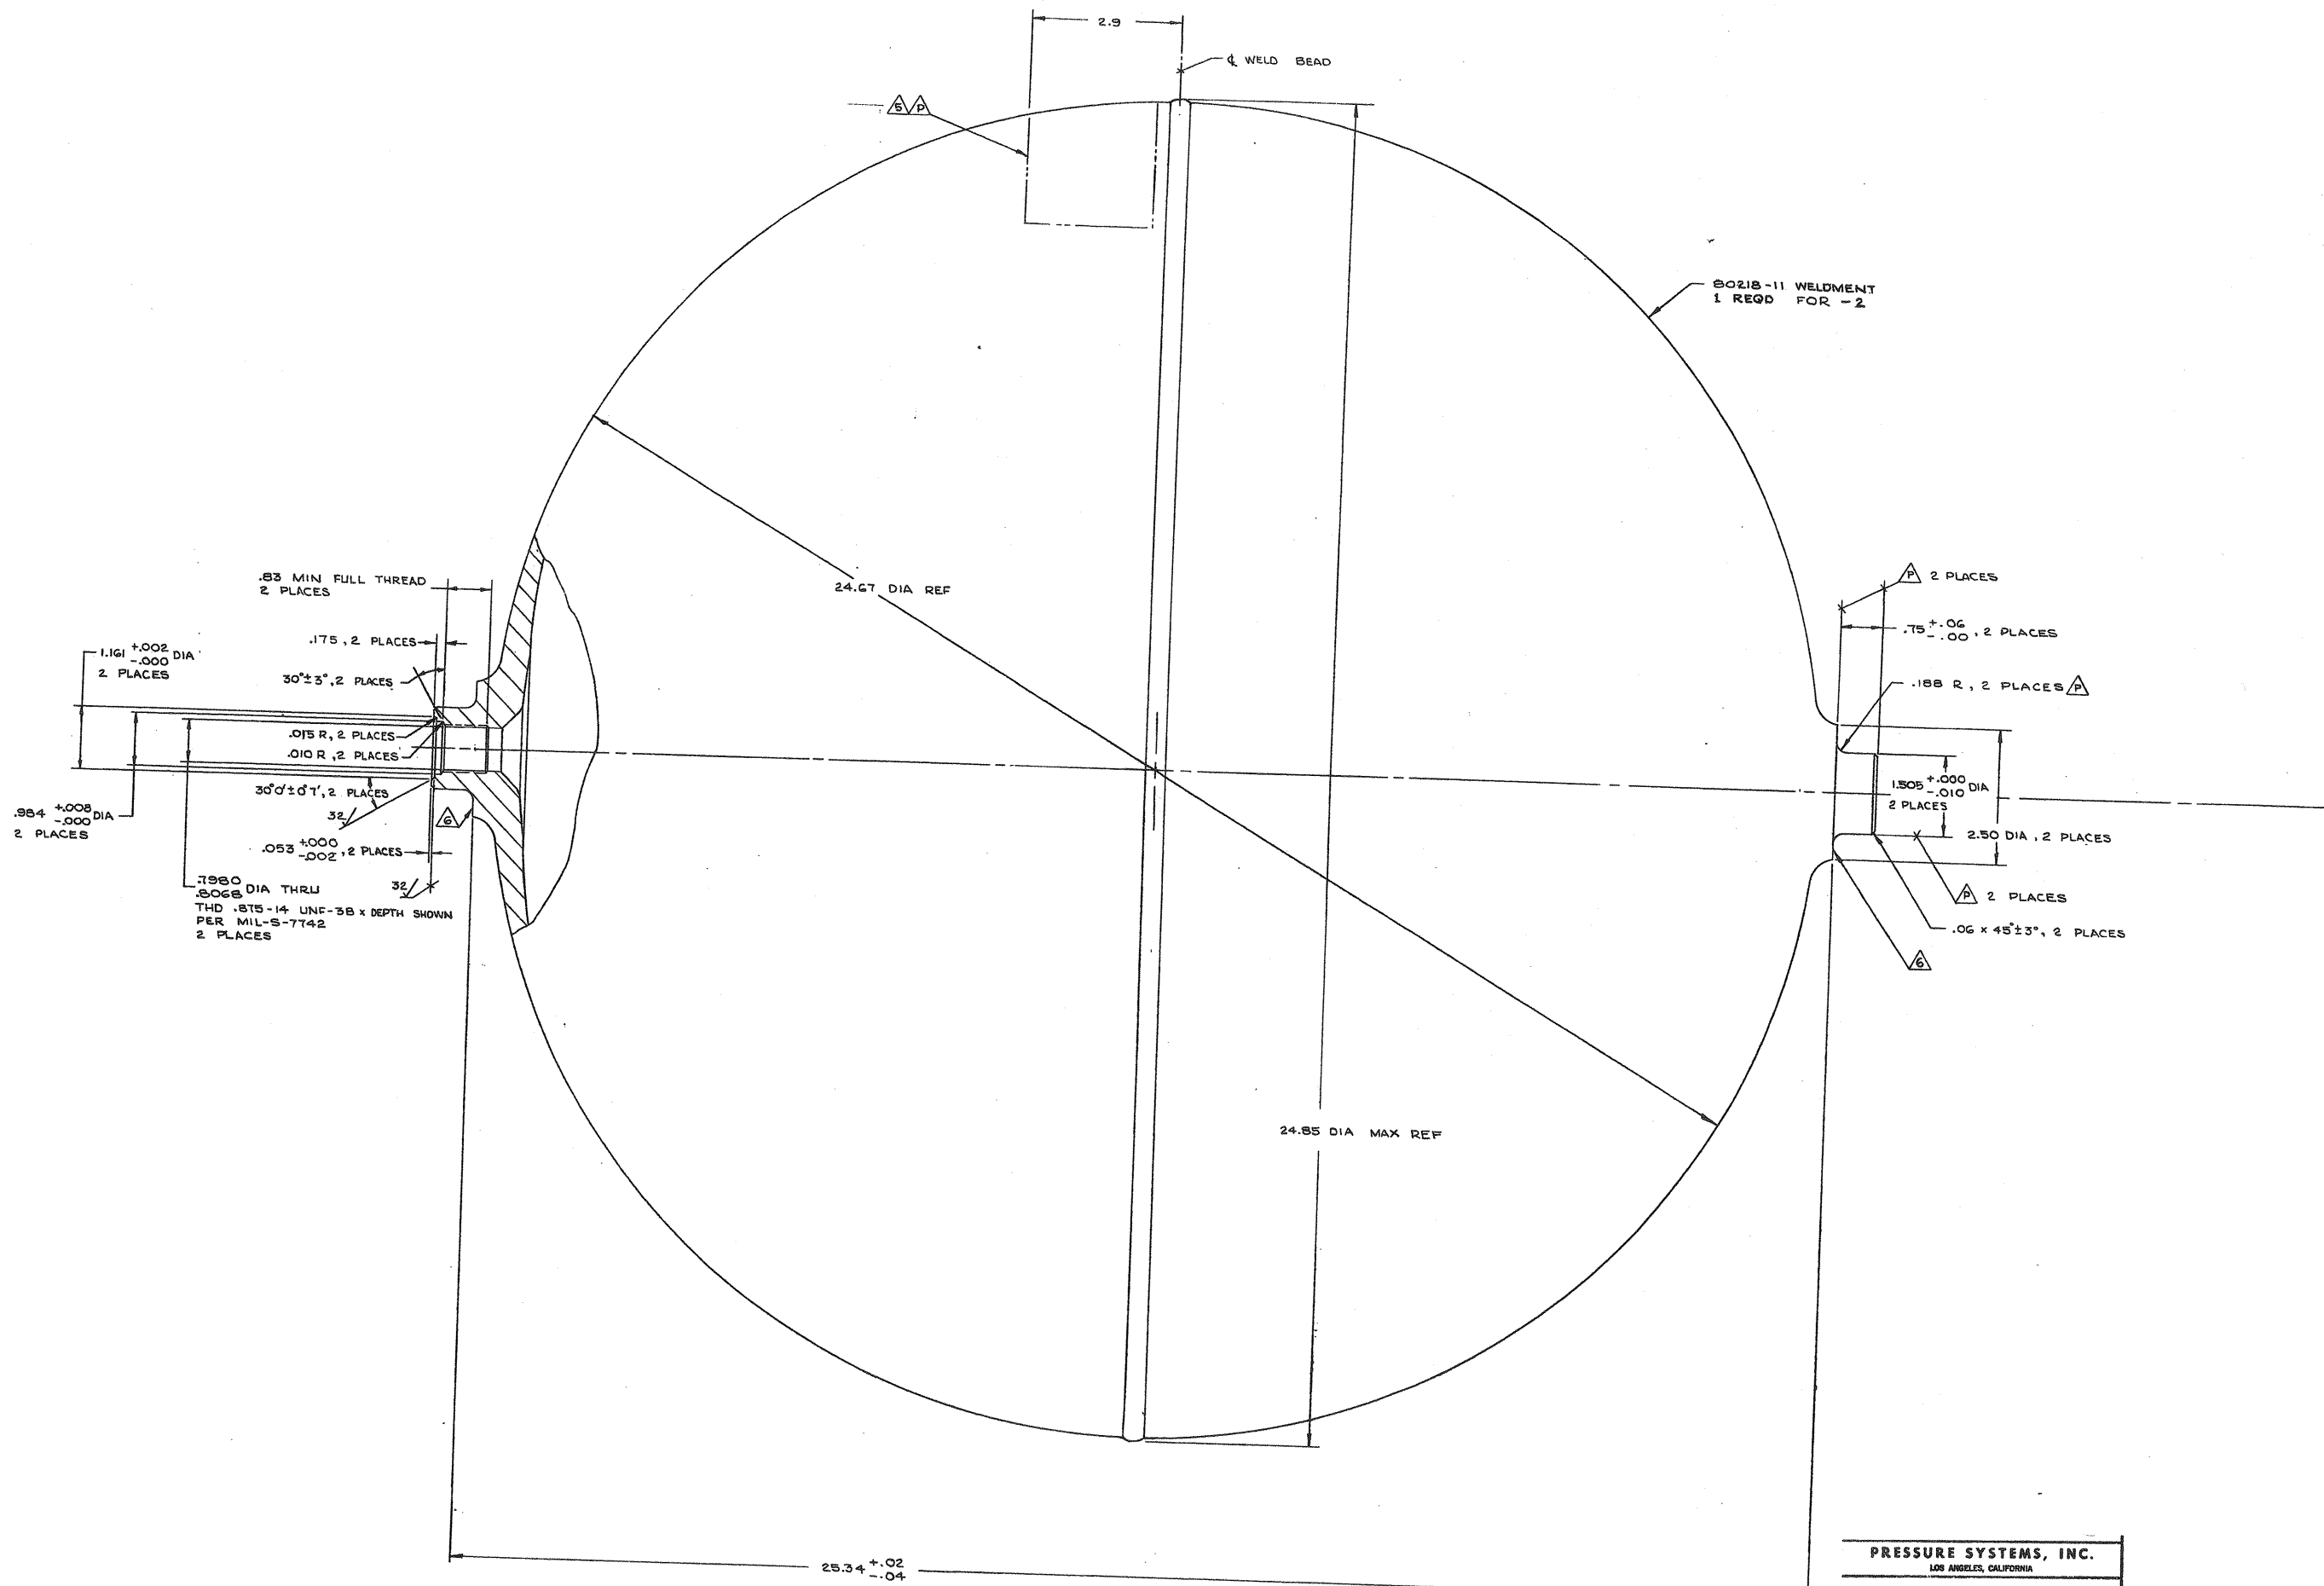

**PRESSURE SYSTEMS, INC.**  
LOS ANGELES, CALIFORNIA

**SPHERE-  
HELIUM STORAGE**

|                |       |       |
|----------------|-------|-------|
| CODE IDENT NO. | SIZE  | SHEET |
| 18229 J        | 80218 | B     |
| SCALE 1/1      |       |       |