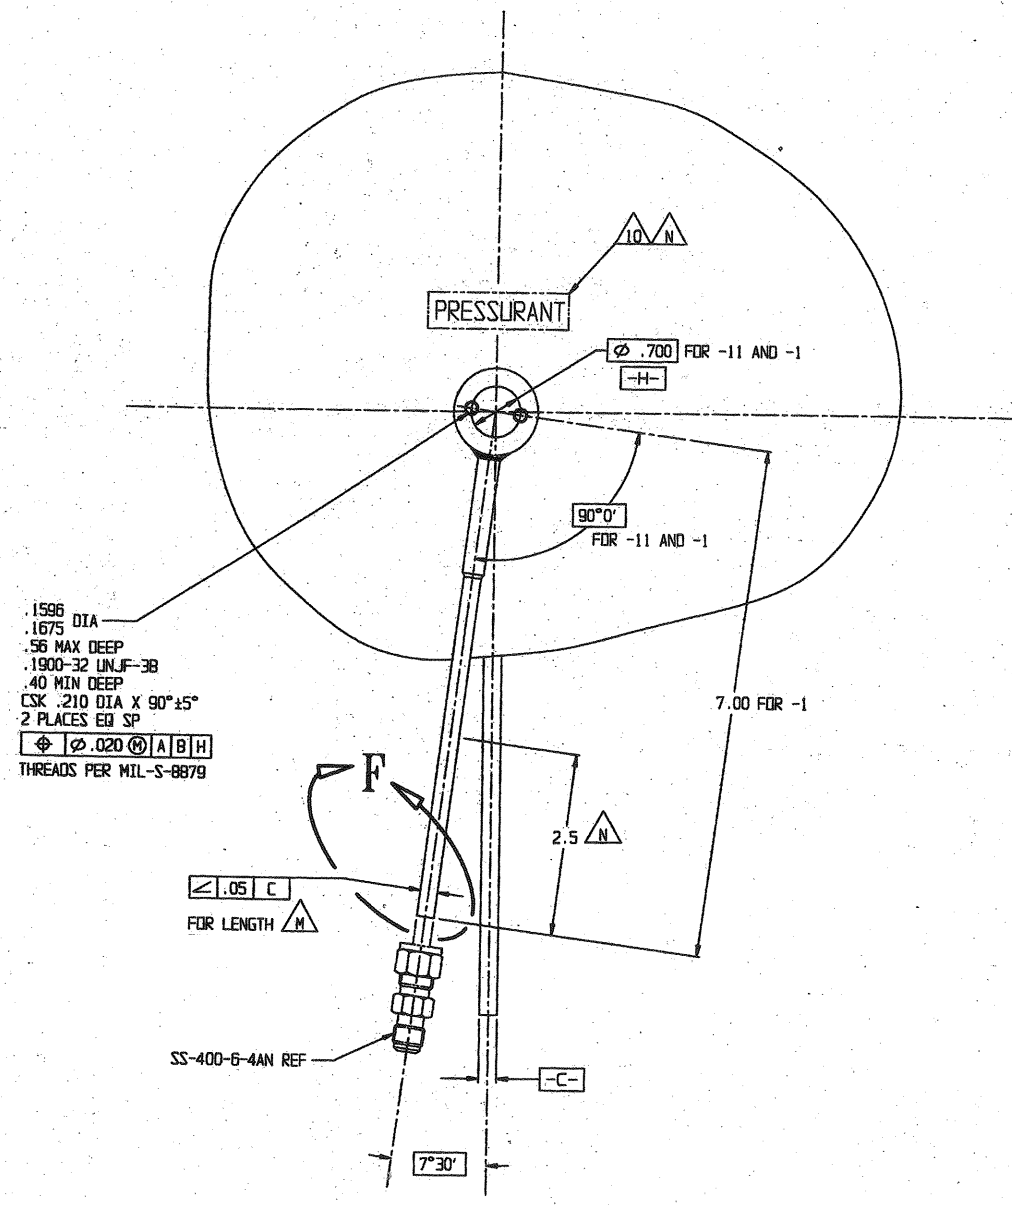

**PRESSURE SYSTEMS, INC.**  
LOS ANGELES, CALIFORNIA

**PROPELLANT TANK**

CAGE CODE <b>18229</b>	SIZE <b>E</b>	ING NO. <b>80455</b>	REV. <b>A</b>
SCALE: 1/1		SHEET 1 OF 2	

VIEW E-E SHEET 1

VIEW D SHEET 1 FOR -1  
SCALE 2/1

VIEW F FOR -1  
ROTATED 7°30' COUNTERCLOCKWISE  
SCALE 2/1

<b>PRESSURE SYSTEMS, INC.</b> LOS ANGELES, CALIFORNIA			
PROPELLANT TANK			
CASE CODE	SIZE	DRG NO.	REV.
18229	E	80455	A