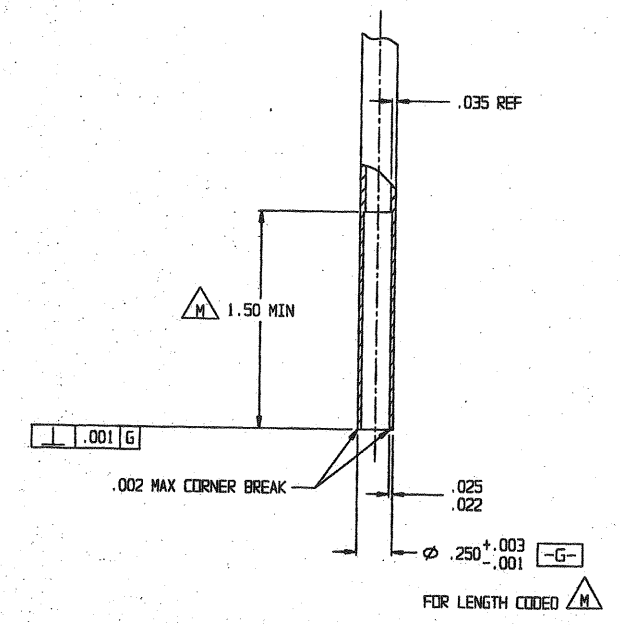

**PRESSURE SYSTEMS, INC.**  
LOS ANGELES, CALIFORNIA

**PROPELLANT TANK**

CAGE CODE <b>18229</b>	SIZE <b>E</b>	ING NO. <b>80455</b>	REV. <b>A</b>
SCALE: 1/1		SHEET 1 OF 2	

VIEW E-E SHEET 1

VIEW D SHEET 1 FOR -1  
SCALE 2/1

VIEW F FOR -1  
ROTATED 7°30' COUNTERCLOCKWISE  
SCALE 2/1

<b>PRESSURE SYSTEMS, INC.</b> LOS ANGELES, CALIFORNIA			
PROPELLANT TANK			
CASE CODE	SIZE	DRG NO.	REV.
18229	E	80455	A