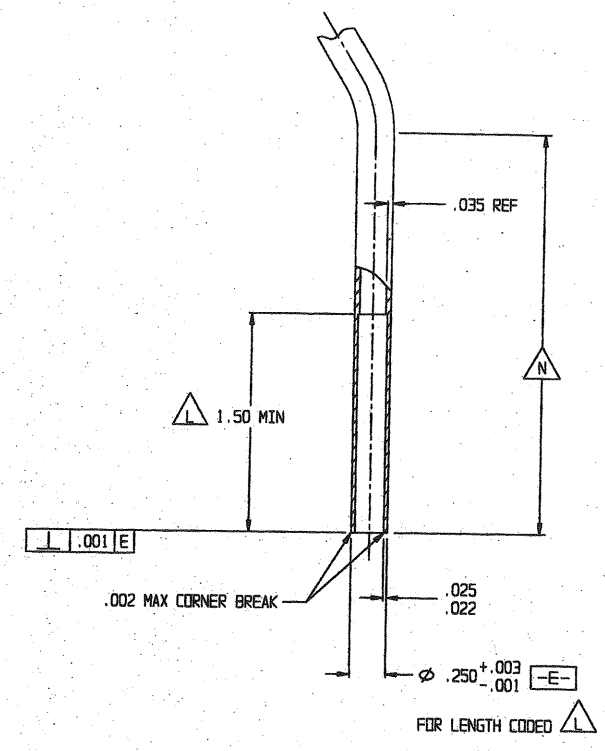

**PRESSURE SYSTEMS, INC.**  
LOS ANGELES, CALIFORNIA

**PROPELLANT TANK**

CAGE CODE <b>18229</b>	SIZE <b>E</b>	ING NO. <b>80455</b>	REV. <b>A</b>
SCALE: 1/1		SHEET 1 OF 2	

VIEW E-E SHEET 1

VIEW D SHEET 1 FOR -1  
SCALE 2/1

VIEW F FOR -1  
ROTATED 7°30' COUNTERCLOCKWISE  
SCALE 2/1

<b>PRESSURE SYSTEMS, INC.</b> LOS ANGELES, CALIFORNIA			
PROPELLANT TANK			
CASE CODE	SIZE	DRG NO.	REV.
18229	E	80455	A