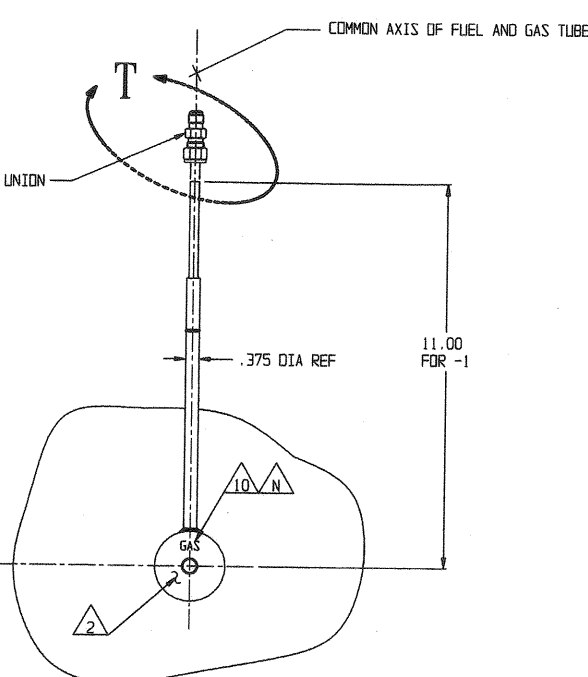

VIEW T FOR -1  
SCALE 1/1

<b>ATK SPACE SYSTEMS, INC.</b> LOS ANGELES, CALIFORNIA			
<b>TANK, PROPELLANT</b>			
CASE CODE <b>18229</b>	SIZE <b>E</b>	DWG NO. <b>80463</b>	REV. <b>B</b>
SCALE: 1/2		SHEET 1 OF 2	

VIEW D-D SHEET 1

<b>PRESSURE SYSTEMS, INC.</b> LOS ANGELES, CALIFORNIA			
TANK, PROPELLANT			
CAGE CODE <b>18229</b>	SIZE <b>E</b>	QNG NO. 80463	REV. <b>A</b>
SCALE: 1/2		SHEET 2 OF 2	