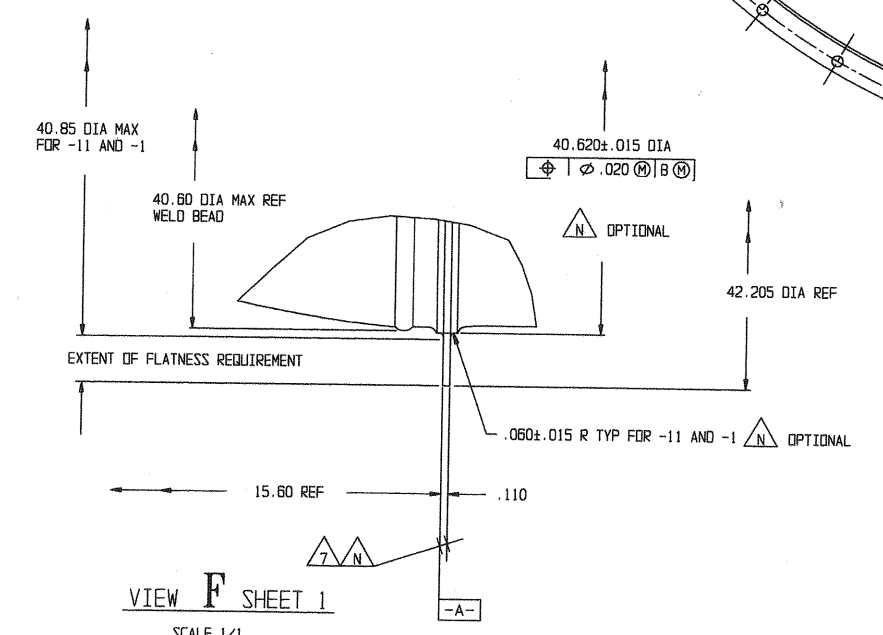

VIEW T FOR -1  
SCALE 1/1

<b>ATK SPACE SYSTEMS, INC.</b> LOS ANGELES, CALIFORNIA			
<b>TANK, PROPELLANT</b>			
CASE CODE <b>18229</b>	SIZE <b>E</b>	DWG NO. <b>80463</b>	REV. <b>B</b>
SCALE: 1/2		SHEET 1 OF 2	

VIEW D-D SHEET 1

<b>PRESSURE SYSTEMS, INC.</b> LOS ANGELES, CALIFORNIA			
TANK, PROPELLANT			
CAGE CODE <b>18229</b>	SIZE <b>E</b>	QNG NO. 80463	REV. <b>A</b>
SCALE: 1/2		SHEET 2 OF 2	