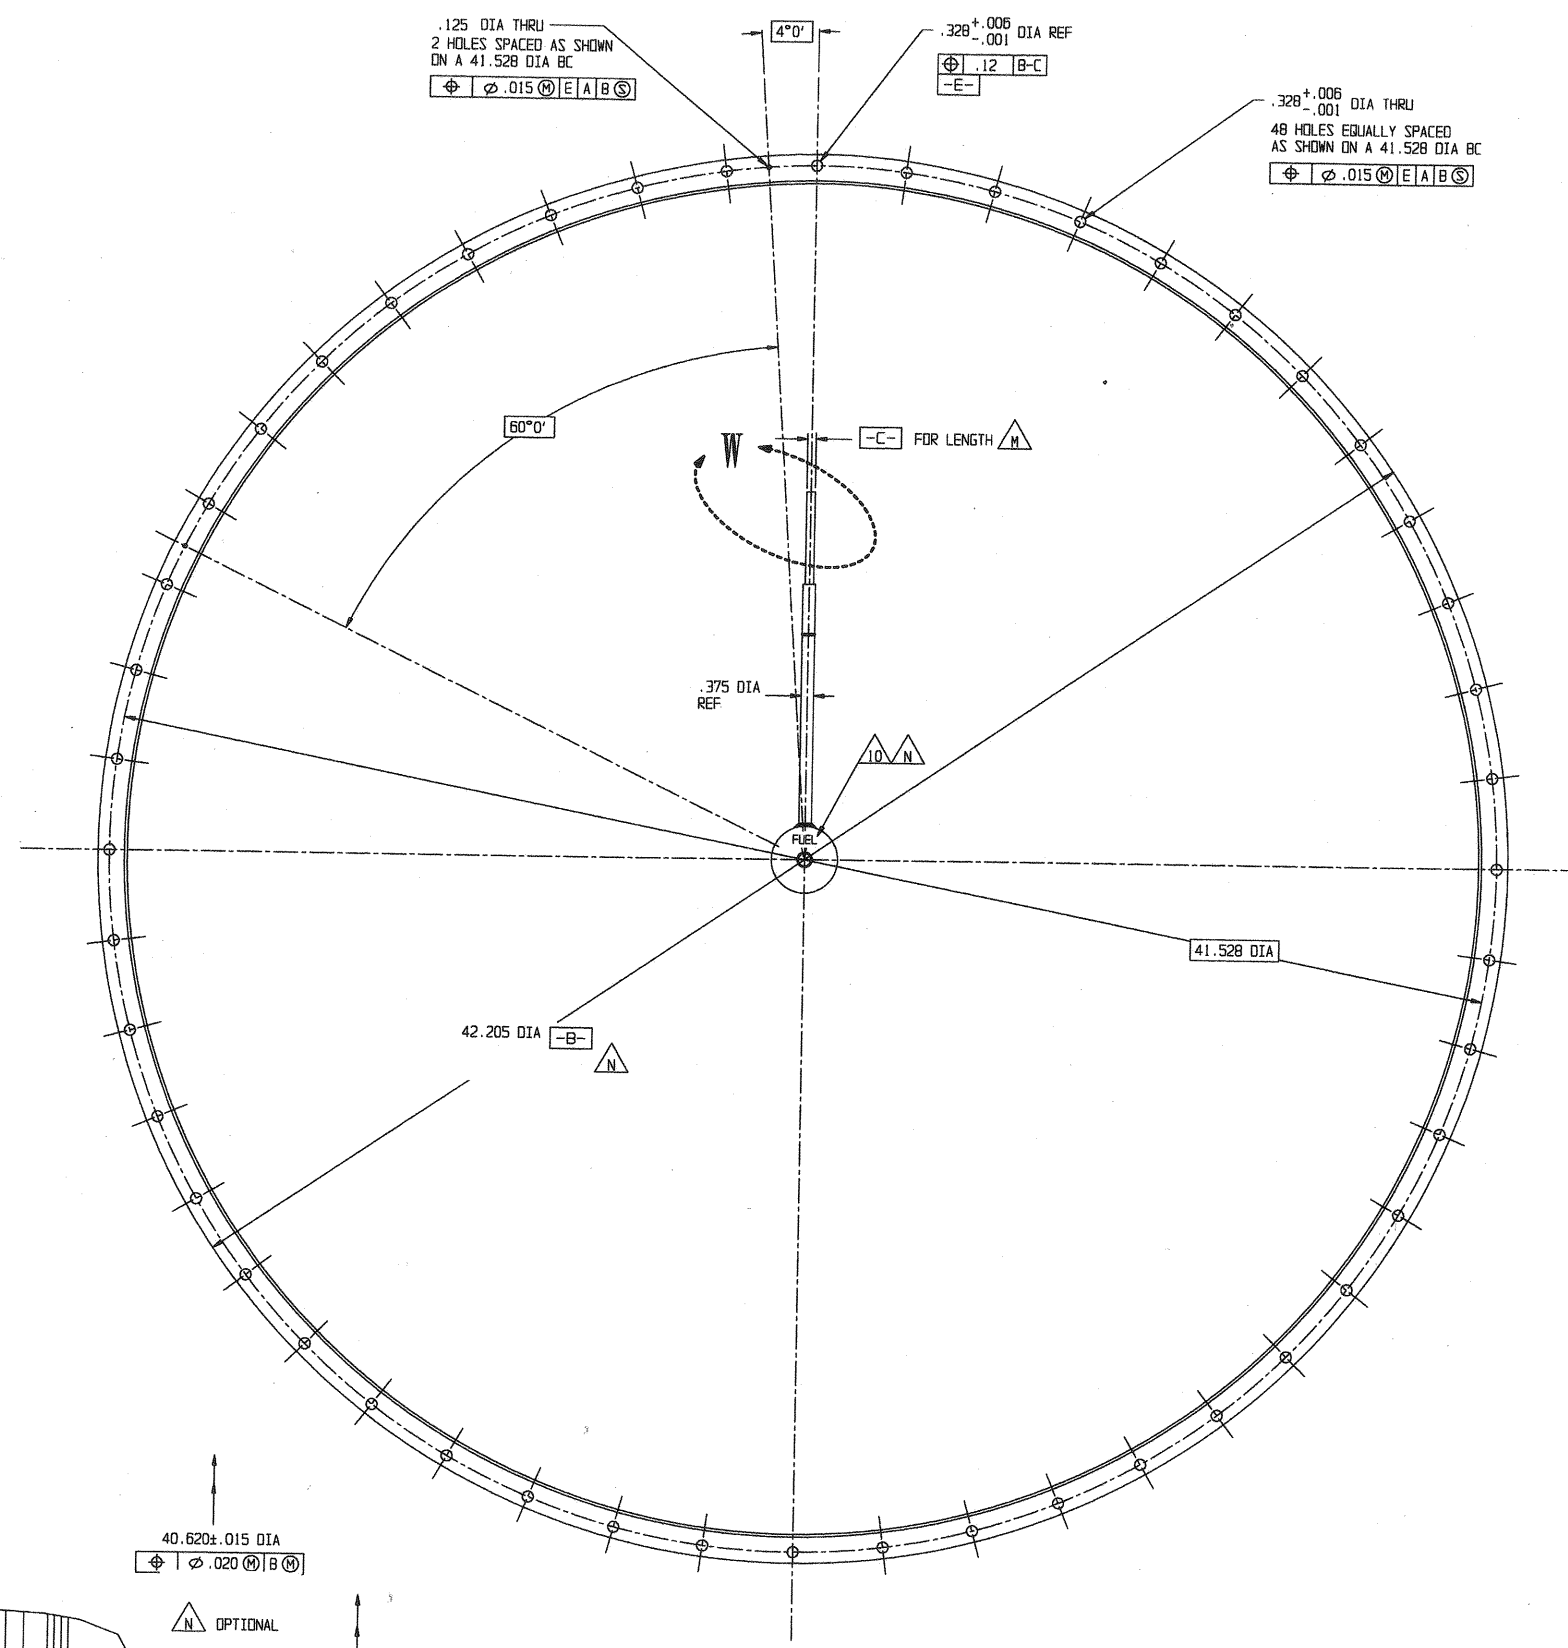

VIEW T FOR -1  
SCALE 1/1

<b>ATK SPACE SYSTEMS, INC.</b> LOS ANGELES, CALIFORNIA			
<b>TANK, PROPELLANT</b>			
CASE CODE <b>18229</b>	SIZE <b>E</b>	DWG NO. <b>80463</b>	REV. <b>B</b>
SCALE: 1/2		SHEET 1 OF 2	

VIEW D-D SHEET 1

<b>PRESSURE SYSTEMS, INC.</b> LOS ANGELES, CALIFORNIA			
TANK, PROPELLANT			
CAGE CODE <b>18229</b>	SIZE <b>E</b>	QNG NO. 80463	REV. <b>A</b>
SCALE: 1/2		SHEET 2 OF 2	