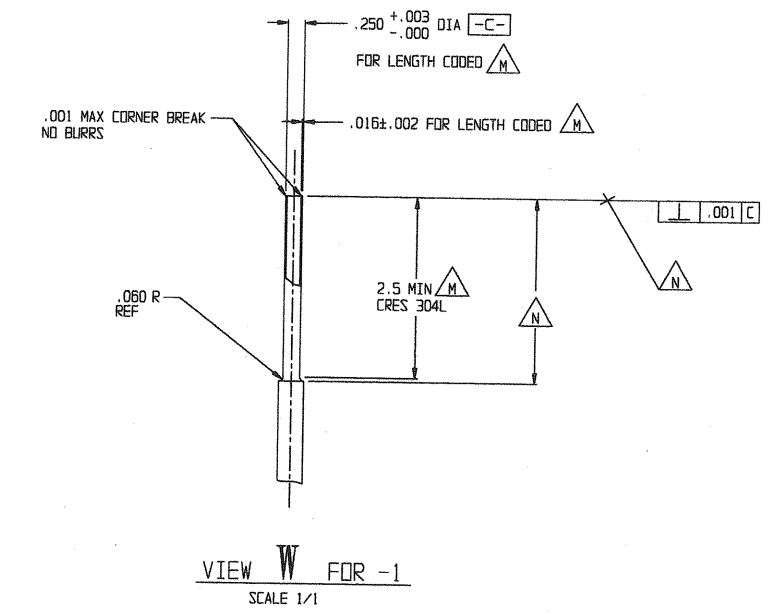

VIEW T FOR -1  
SCALE 1/1

<b>ATK SPACE SYSTEMS, INC.</b> LOS ANGELES, CALIFORNIA			
<b>TANK, PROPELLANT</b>			
CASE CODE <b>18229</b>	SIZE <b>E</b>	DWG NO. <b>80463</b>	REV. <b>B</b>
SCALE: 1/2		SHEET 1 OF 2	

VIEW D-D SHEET 1

<b>PRESSURE SYSTEMS, INC.</b> LOS ANGELES, CALIFORNIA			
TANK, PROPELLANT			
CAGE CODE <b>18229</b>	SIZE <b>E</b>	QNG NO. 80463	REV. <b>A</b>
SCALE: 1/2		SHEET 2 OF 2	