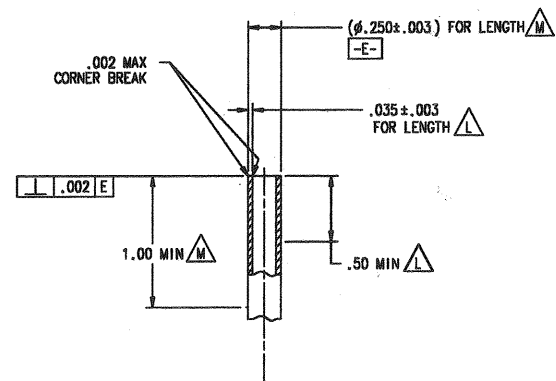

VIEW A
SCALE: 2/1

VIEW B
2 PLACES TYP FOR -1
PRESSURANT & PROPELLANT PORTS
SCALE: 2/1

PRESSURE SYSTEMS, INC. LOS ANGELES, CALIFORNIA			
TANK, PROPELLANT-1CD			
DATE	SIZE	QTY NO.	REV.
18229	E	80488 1CD	-
SCALE: 1/2	SHEET	1 OF 1	