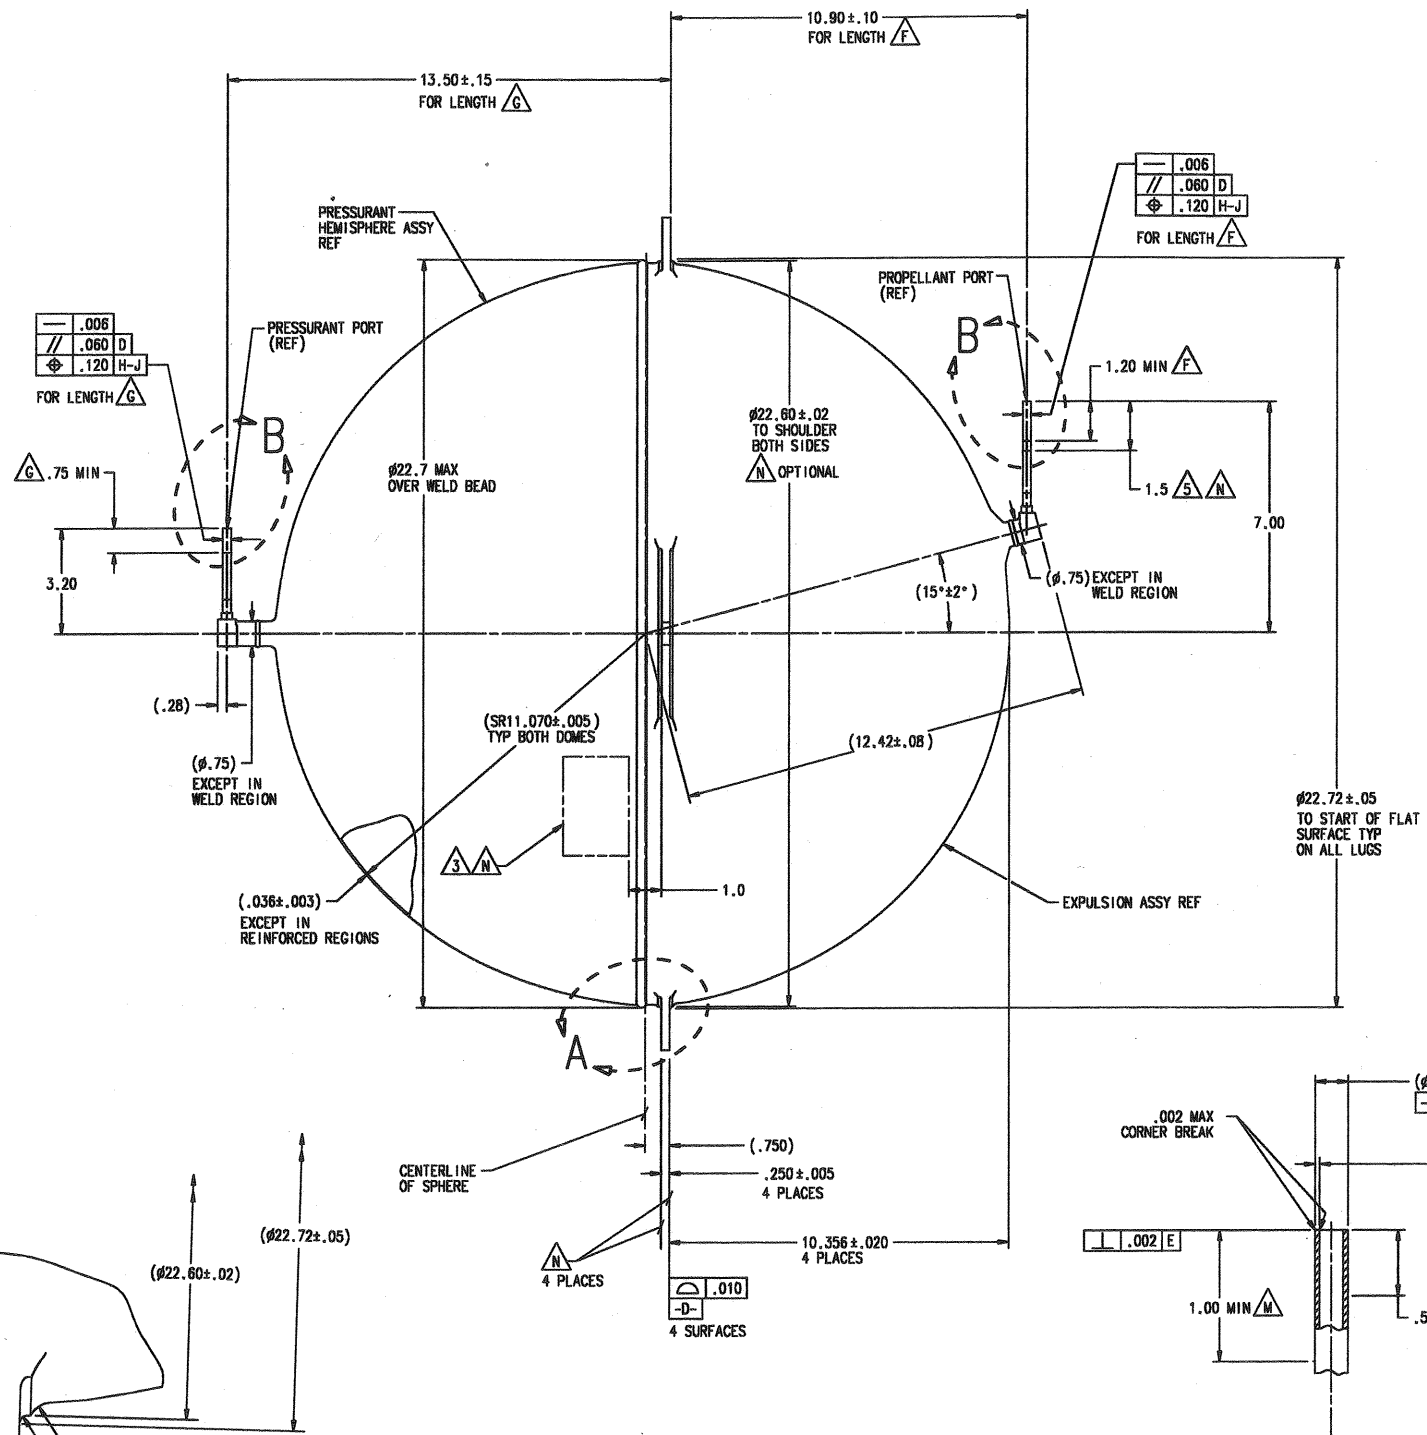

VIEW A
SCALE: 2/1

VIEW B
2 PLACES TYP FOR -1
PRESSURANT & PROPELLANT PORTS
SCALE: 2/1

PRESSURE SYSTEMS, INC. LOS ANGELES, CALIFORNIA			
TANK, PROPELLANT-1CD			
DATE	SIZE	QTY NO.	REV.
18229	E	80488 1CD	-
SCALE: 1/2	SHEET	1 OF 1	