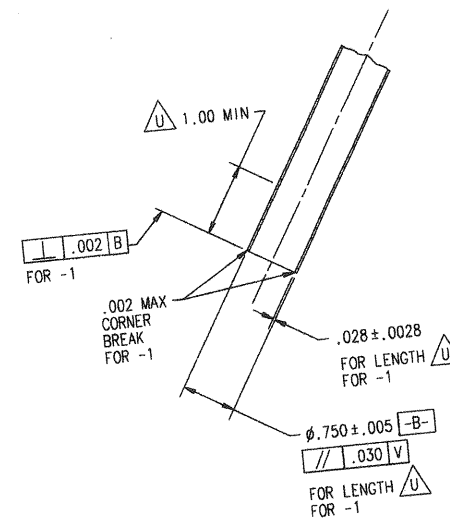

A SHEET 2

B SHEET 2

A SHEET 2

B SHEET 2

ATK SPACE SYSTEMS, INC.
LOS ANGELES, CALIFORNIA

PROPELLANT TANK ASSY
- MAVEN

| | | | |
|------------|------|--------------|------|
| CAGE CODE | SIZE | DWG NO. | REV. |
| 18229 | E | 80554 | D |
| SCALE: 1/4 | | SHEET 1 OF 2 | |

| | | | |
|---|------|--------------|------|
| ATK SPACE SYSTEMS, INC. LOS ANGELES, CALIFORNIA | | | |
| PROPELLANT TANK ASSY - MAVEN | | | |
| CAGE CODE | SIZE | DRG NO. | REV. |
| 18229 | E | 80554 | B |
| SCALE: 1/4 | | SHEET 2 OF 2 | |