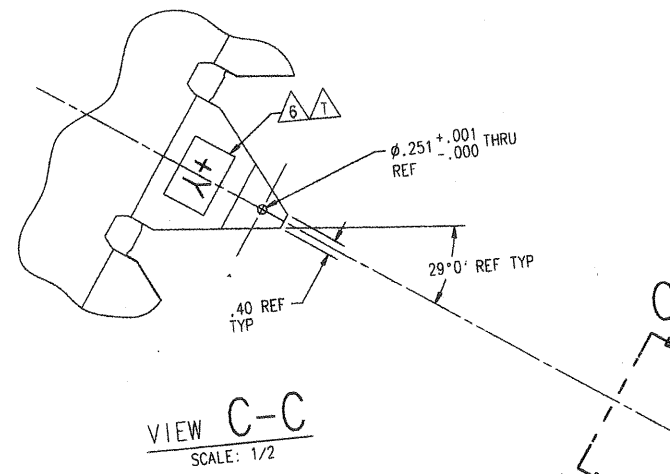

A SHEET 2

B SHEET 2

A SHEET 2

B SHEET 2

ATK SPACE SYSTEMS, INC.
LOS ANGELES, CALIFORNIA

PROPELLANT TANK ASSY
- MAVEN

| | | | |
|------------|------|--------------|------|
| CAGE CODE | SIZE | DWG NO. | REV. |
| 18229 | E | 80554 | D |
| SCALE: 1/4 | | SHEET 1 OF 2 | |

| | | | |
|---|------|--------------|------|
| ATK SPACE SYSTEMS, INC. LOS ANGELES, CALIFORNIA | | | |
| PROPELLANT TANK ASSY - MAVEN | | | |
| CAGE CODE | SIZE | DRG NO. | REV. |
| 18229 | E | 80554 | B |
| SCALE: 1/4 | | SHEET 2 OF 2 | |