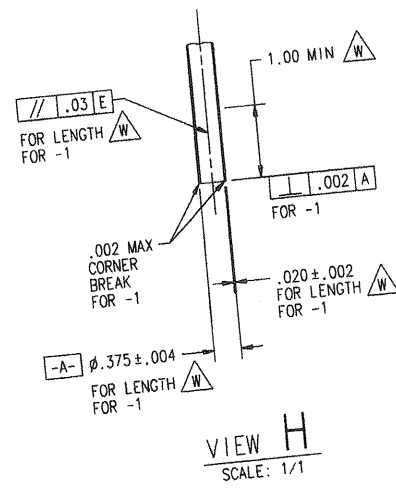

A SHEET 2

B SHEET 2

A SHEET 2

B SHEET 2

ATK SPACE SYSTEMS, INC.
LOS ANGELES, CALIFORNIA

PROPELLANT TANK ASSY
- MAVEN

| | | | |
|------------|------|--------------|------|
| CAGE CODE | SIZE | DWG NO. | REV. |
| 18229 | E | 80554 | D |
| SCALE: 1/4 | | SHEET 1 OF 2 | |

| | | | |
|---|------|--------------|------|
| ATK SPACE SYSTEMS, INC. LOS ANGELES, CALIFORNIA | | | |
| PROPELLANT TANK ASSY - MAVEN | | | |
| CAGE CODE | SIZE | DRG NO. | REV. |
| 18229 | E | 80554 | B |
| SCALE: 1/4 | | SHEET 2 OF 2 | |