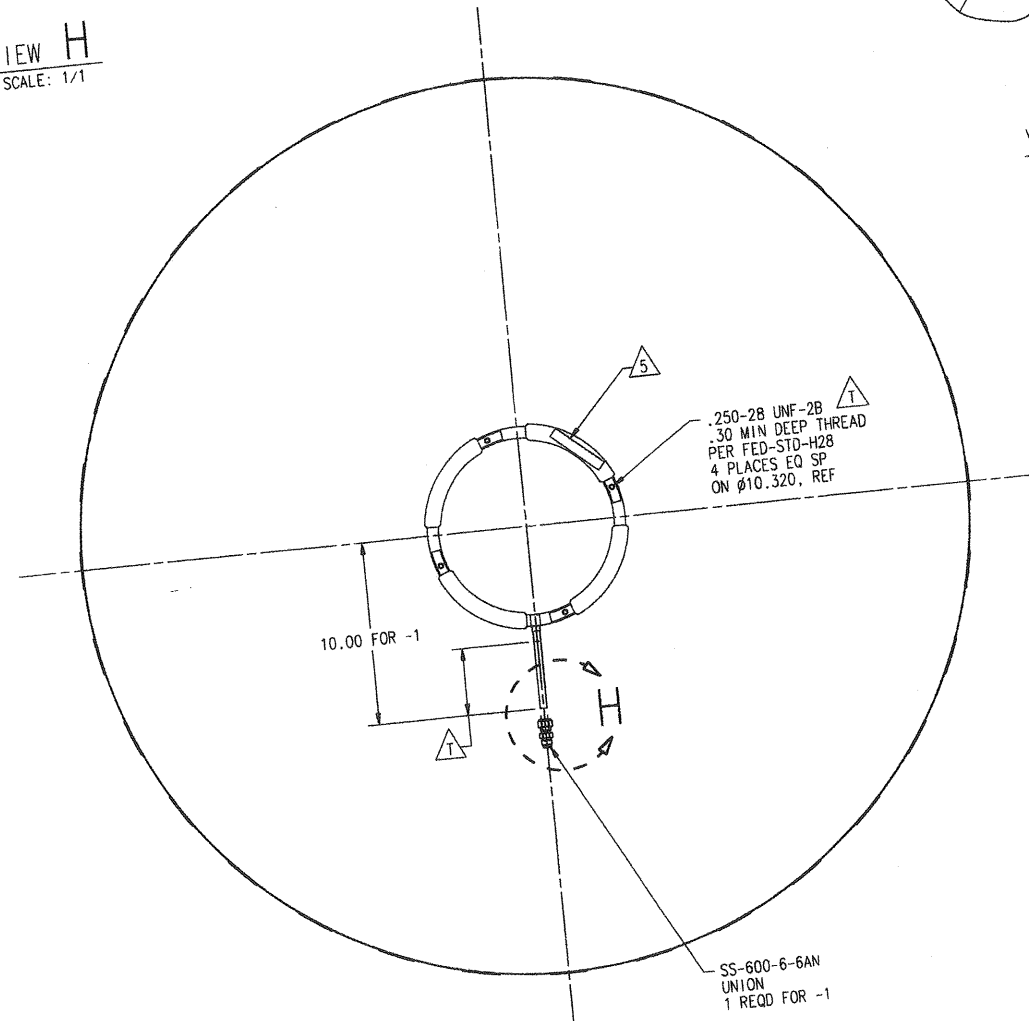

A SHEET 2

B SHEET 2

A SHEET 2

B SHEET 2

ATK SPACE SYSTEMS, INC.
LOS ANGELES, CALIFORNIA

PROPELLANT TANK ASSY
- MAVEN

| | | | |
|------------|------|--------------|------|
| CAGE CODE | SIZE | DWG NO. | REV. |
| 18229 | E | 80554 | D |
| SCALE: 1/4 | | SHEET 1 OF 2 | |

| | | | |
|---|------|--------------|------|
| ATK SPACE SYSTEMS, INC. LOS ANGELES, CALIFORNIA | | | |
| PROPELLANT TANK ASSY - MAVEN | | | |
| CAGE CODE | SIZE | DRG NO. | REV. |
| 18229 | E | 80554 | B |
| SCALE: 1/4 | | SHEET 2 OF 2 | |