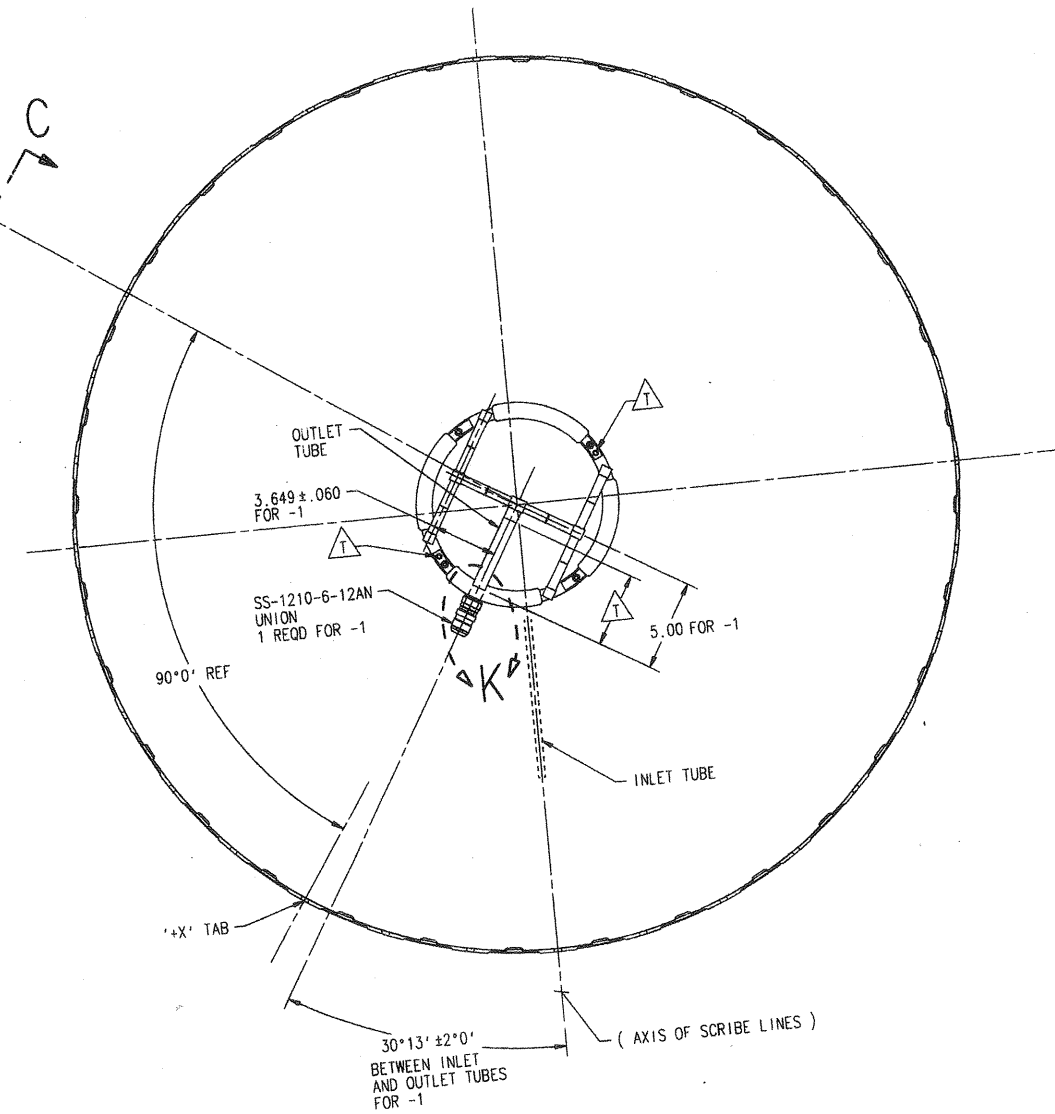

A SHEET 2

B SHEET 2

A SHEET 2

B SHEET 2

ATK SPACE SYSTEMS, INC.
LOS ANGELES, CALIFORNIA

PROPELLANT TANK ASSY
- MAVEN

| | | | |
|------------|------|--------------|------|
| CAGE CODE | SIZE | DWG NO. | REV. |
| 18229 | E | 80554 | D |
| SCALE: 1/4 | | SHEET 1 OF 2 | |

| | | | |
|---|------|--------------|------|
| ATK SPACE SYSTEMS, INC. LOS ANGELES, CALIFORNIA | | | |
| PROPELLANT TANK ASSY - MAVEN | | | |
| CAGE CODE | SIZE | DRG NO. | REV. |
| 18229 | E | 80554 | B |
| SCALE: 1/4 | | SHEET 2 OF 2 | |